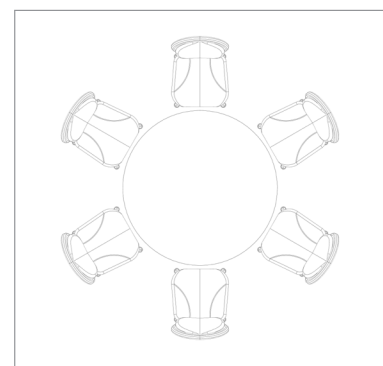

CHAIRS LAYOUT EXAMPLES

ONLINE CONFIGURATOR FOR INTERCHANGEABLE MODELS

On our website www.stylgame.com you can find all the possible combinations of chairs for table games, slot machines, and other types of applications. With the 3D online configurator you can also customize each model according to your style and needs.

Legs and frame Bottom cushion Backrest

EASY TO STOCK AND CARRY

40 Kg
88,2 lb

OPTIONALS

LOVESEAT
VERSION AVAILABLE

Thanks to specific structural elements, also with the Fortune chair it is possible to create any type of layout, depending on size and shape of the area.