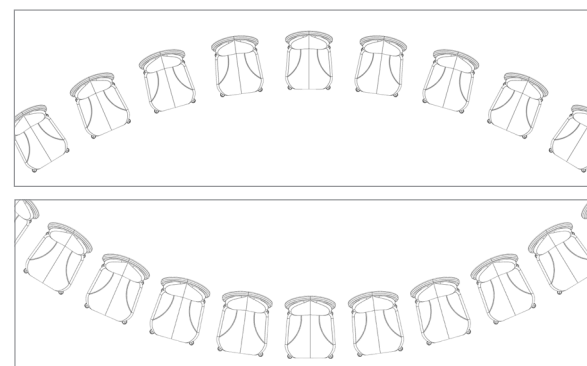

CHAIRS LAYOUT EXAMPLES

ONLINE CONFIGURATOR FOR INTERCHANGEABLE MODELS

On our website www.stylgame.com you can find all the possible combinations of chairs for table games, slot machines, and other types of applications. With the 3D online configurator you can also customize each model according to your style and needs.

Legs and frame Bottom cushion Backrest

EASY TO STOCK AND CARRY

40 Kg
88,2 lb

OPTIONALS

LOVESEAT
VERSION AVAILABLE

Thanks to specific structural elements, also with the Fortune chair it is possible to create any type of layout, depending on size and shape of the area.