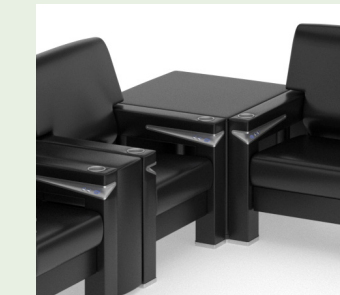

Squared spacer