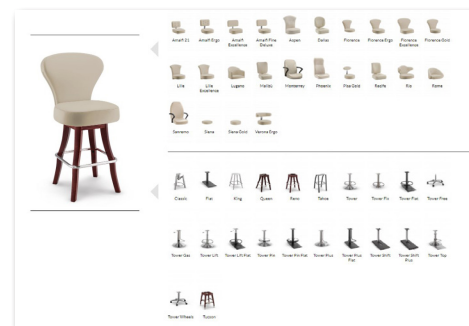

CHAIRS LAYOUT EXAMPLES

ONLINE CONFIGURATOR FOR INTERCHANGEABLE MODELS

On our website www.stylgame.com you can find all the possible combinations of chairs for table games, slot machines, and other types of applications. With the 3D online configurator you can also customize each model according to your style and needs.

Legs and frame Bottom cushion Backrest

EASY TO STOCK AND CARRY

40 Kg
88,2 lb

OPTIONALS

LOVESEAT
VERSION AVAILABLE

Thanks to specific structural elements, also with the Fortune chair it is possible to create any type of layout, depending on size and shape of the area.