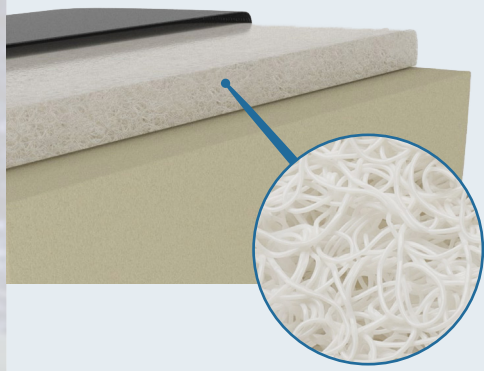

Printed in 11/2019

product line
SPORTSBOOK DIVISION[®]
EQUIPMENT FOR SPORTSBOOKS

FORTUNE CHAIR

Fortune is a chair with innovative design and construction features, allowing for a wide choice of customizations; it is a totally unique product which offers numerous advantages both during installation and customer experience.

INNOVATIVE TECHNICAL SOLUTIONS FOR:

- COMFORT
- INSTALLATION
- MAINTENANCE

WITH COMFORT PLUS® BUILT TO PROVIDE MAXIMUM COMFORT

Comfort Plus® exclusive material with unique physical features:

- Highly resilient and breathable
- Creates a massage that stimulates the cutaneous microcirculation of the body parts in contact with the chair.