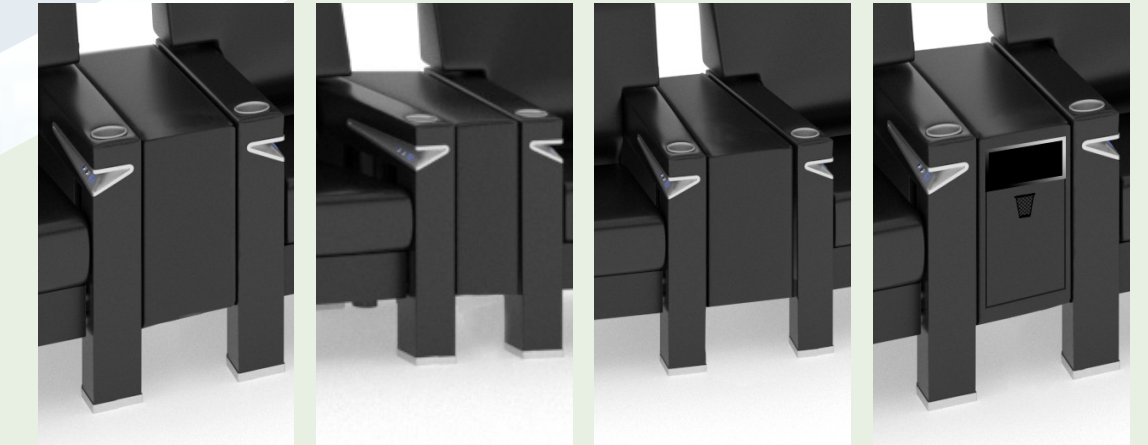

Legs and frame Bottom cushion Backrest

EASY TO STOCK AND CARRY

40 Kg
88,2 lb

OPTIONALS

LOVESEAT
VERSION AVAILABLE

Thanks to specific structural elements, also with the Fortune chair it is possible to create any type of layout, depending on size and shape of the area.