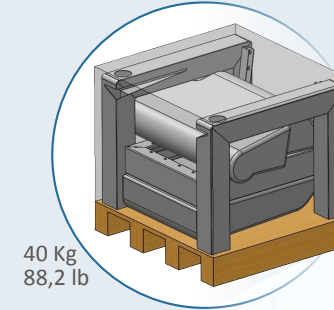

Legs and frame Bottom cushion Backrest

EASY TO STOCK AND CARRY

40 Kg
88,2 lb

OPTIONALS

LOVESEAT
VERSION AVAILABLE

Thanks to specific structural elements, also with the Fortune chair it is possible to create any type of layout, depending on size and shape of the area.