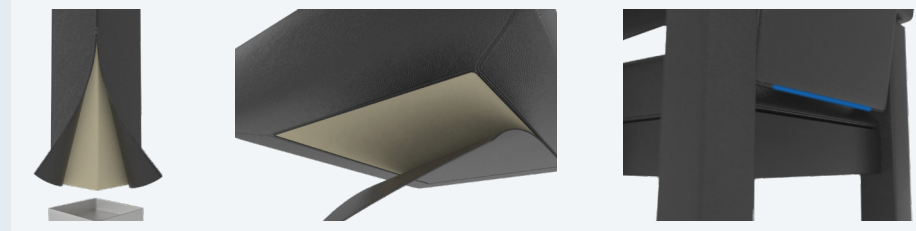

Legs and frame Bottom cushion Backrest

EASY TO STOCK AND CARRY

40 Kg
88,2 lb

OPTIONALS

LOVESEAT
VERSION AVAILABLE

Thanks to specific structural elements, also with the Fortune chair it is possible to create any type of layout, depending on size and shape of the area.