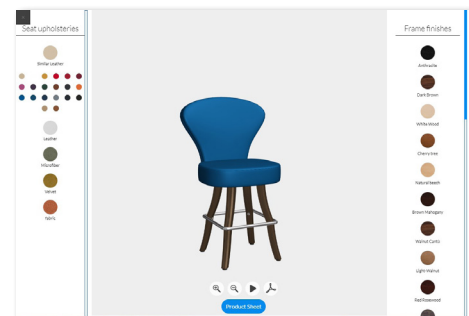

CHAIRS LAYOUT EXAMPLES

ONLINE CONFIGURATOR FOR INTERCHANGEABLE MODELS

On our website www.stylgame.com you can find all the possible combinations of chairs for table games, slot machines, and other types of applications. With the 3D online configurator you can also customize each model according to your style and needs.